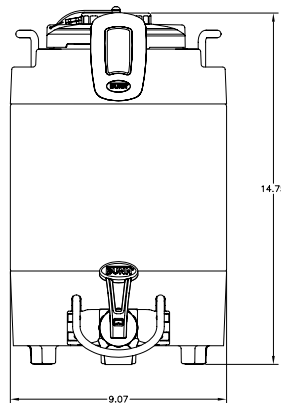

1.5 Gal TF Digital Baseless Server