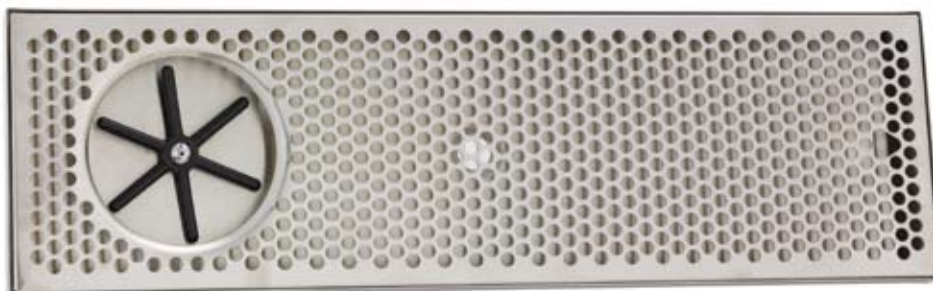

Pitcher Rinsers

Clean your pitchers while conserving water

Rinsing steaming pitchers between each use is not only a sanitary practice, it is also beneficial to the proper production of quality textured milk. The Pitcher Rinser is the answer to effectively rinsing your pitchers while conserving water. Available in various sizes and styles: above counter or in counter. Both feature built in water and drain connections. Adaptable to fit the needs of almost any espresso bar.

32500 • Pitcher Rinser, Counter Top
6" x 10" x 4"

32502 • Pitcher Rinser, Counter Top
6" x 6" x 4"

32504 • Pitcher Rinser, In Counter
6" x 10" x 2"

32506 • Pitcher Rinser, In Counter
6" x 6" x 2"

32510 • Side Sprayer Pitcher Rinser, 24" x 7" x 1"